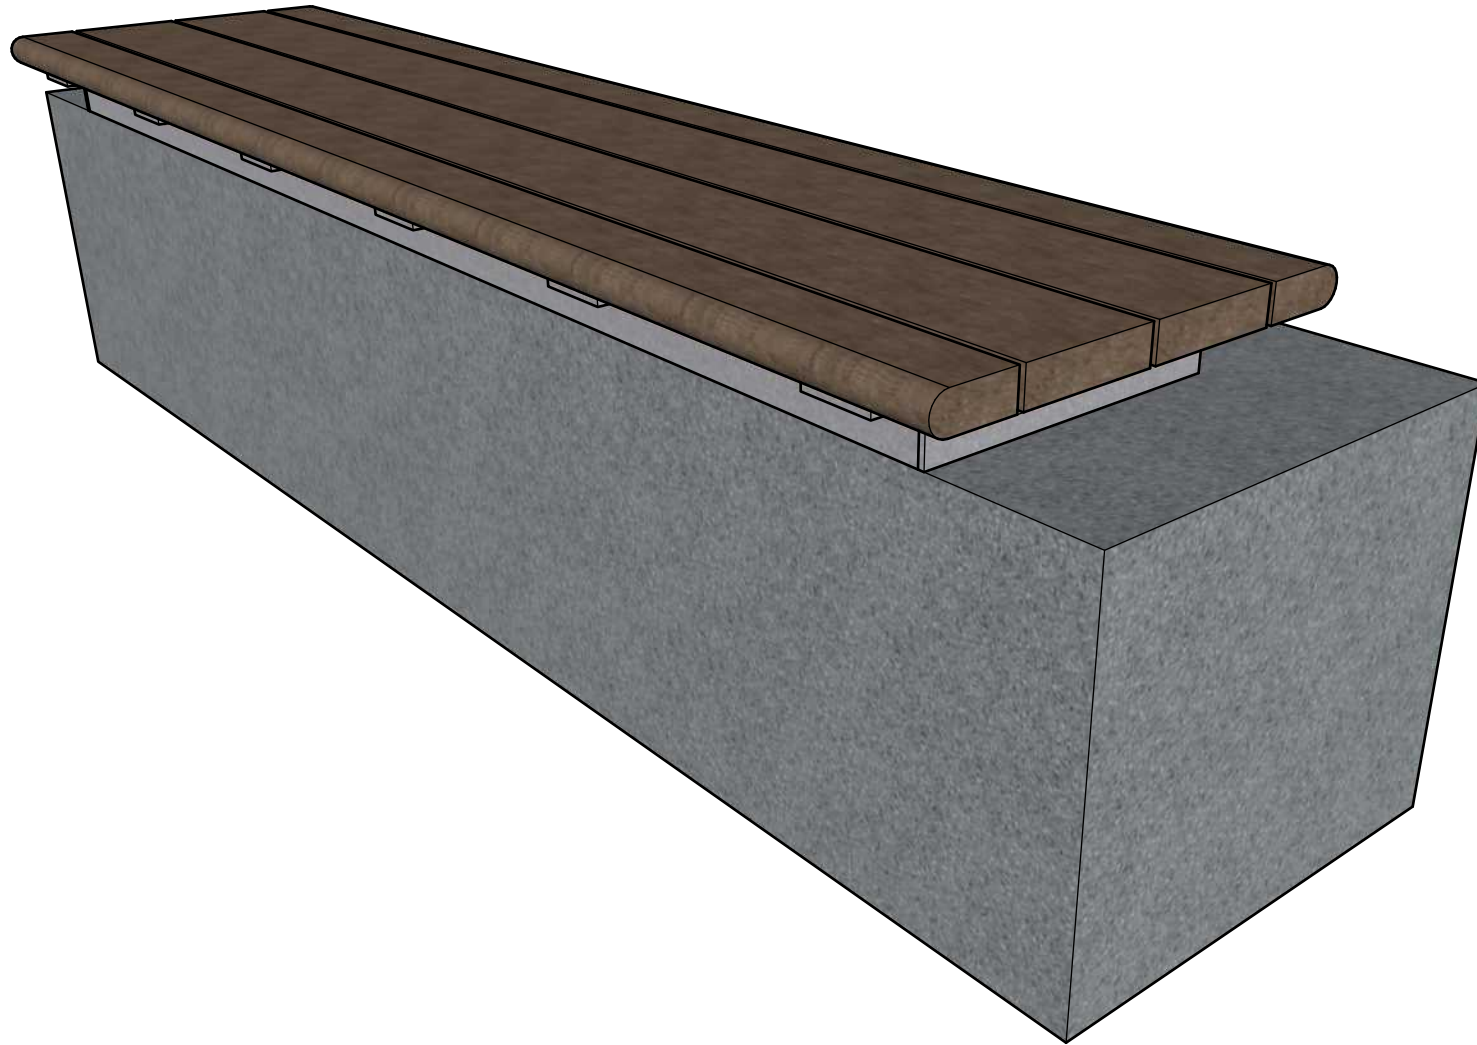

	<b>WISHBONE SITE FURNISHINGS</b> 210-27090 GLOUCESTER WAY LANGLEY, BC			
	<b>DWG. TITLE:</b> BAYVIEW 6FT BACKLESS WALL BENCH <b>REVISION:</b> 26/05/20 R:00			
<b>MATERIAL:</b> ALUMINUM	<b>DWG. NO.</b> DWSBBN26052000	<b>DRAWN BY:</b> GARY PARMAR		
<b>PATTERN NO.</b> N/A	<b>MODEL NO.</b> BVBWB-6	<b>SCALE:</b> 1:16	<b>SHEET:</b> 1 OF 3	<b>DATE:</b> 26 MAY 20

	<b>WISHBONE SITE FURNISHINGS</b> 210-27090 GLOUCESTER WAY LANGLEY, BC			
	<b>DWG. TITLE:</b> BAYVIEW 6FT BACKLESS WALL BENCH <b>REVISION:</b> 26/05/20 R:00			
<b>MATERIAL:</b> ALUMINUM	<b>DWG. NO.</b> DWSBBN26052000	<b>DRAWN BY:</b> GARY PARMAR		
<b>PATTERN NO.</b> N/A	<b>MODEL NO.</b> BVBWB-6	<b>SCALE:</b> AS SHOWN	<b>SHEET:</b> 2 OF 3	<b>DATE:</b> 26 MAY 20