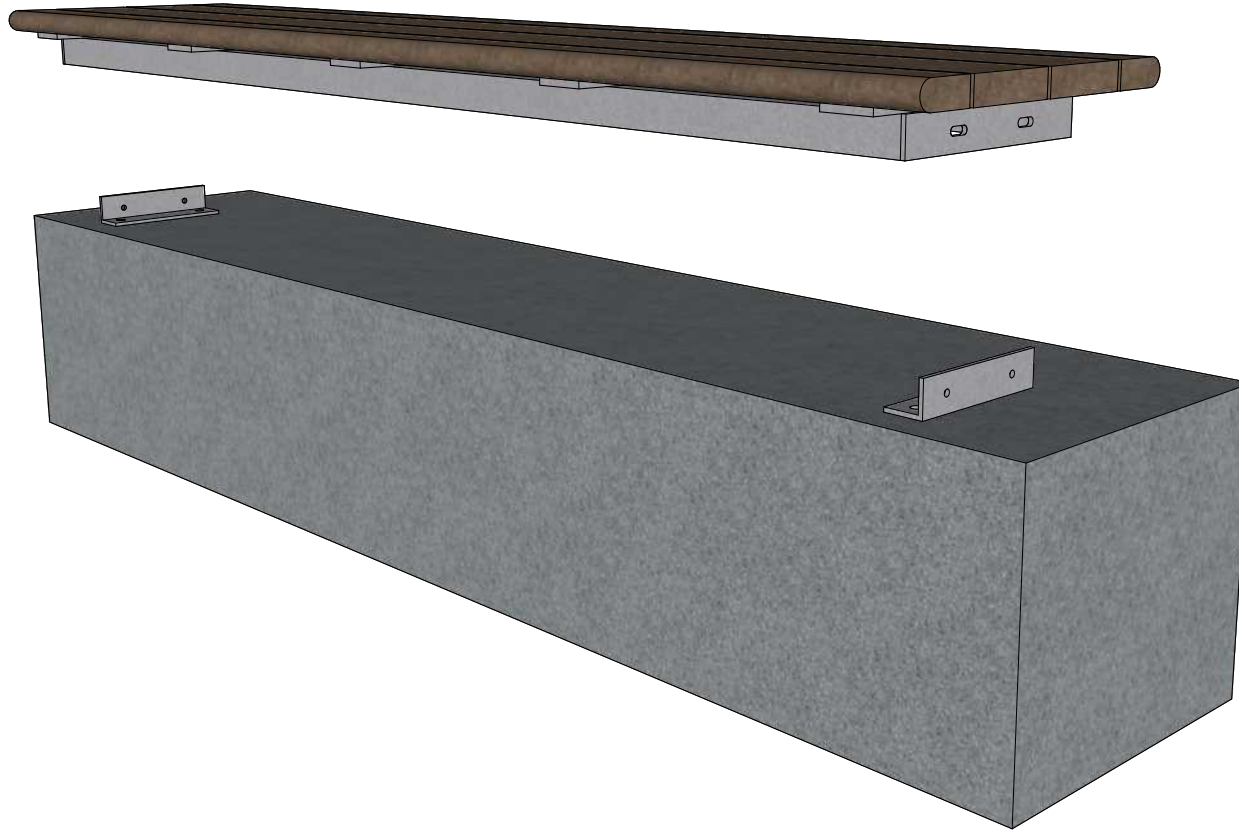

	<b>WISHBONE SITE FURNISHINGS</b> 210-27090 GLOUCESTER WAY LANGLEY, BC			
	<b>DWG. TITLE:</b> BAYVIEW 6FT BACKLESS WALL BENCH <b>REVISION:</b> 26/05/20 R:00			
<b>MATERIAL:</b> ALUMINUM	<b>DWG. NO.</b> DWSBBN26052000	<b>DRAWN BY:</b> GARY PARMAR		
<b>PATTERN NO.</b> N/A	<b>MODEL NO.</b> BVBWB-6	<b>SCALE:</b> 1:16	<b>SHEET:</b> 1 OF 3	<b>DATE:</b> 26 MAY 20

	<b>WISHBONE SITE FURNISHINGS</b> 210-27090 GLOUCESTER WAY LANGLEY, BC			
	<b>DWG. TITLE:</b> BAYVIEW 6FT BACKLESS WALL BENCH <b>REVISION:</b> 26/05/20 R:00			
<b>MATERIAL:</b> ALUMINUM	<b>DWG. NO.</b> DWSBBN26052000	<b>DRAWN BY:</b> GARY PARMAR		
<b>PATTERN NO.</b> N/A	<b>MODEL NO.</b> BVBWB-6	<b>SCALE:</b> AS SHOWN	<b>SHEET:</b> 2 OF 3	<b>DATE:</b> 26 MAY 20